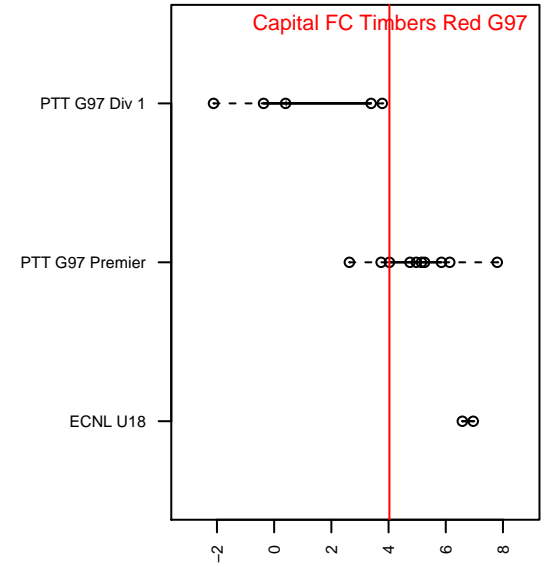

# Capital FC Timbers Red G97

Cascade Futbol Club/Capital FC  
 Salem, OR  
 G97 total strength=1526  
 attack=12.33 defense=12.4  
 fall league = PTT G97 Premier  
 notes= Fusion

alt names used:  
 Capital FC Timbers 97 Red (OR) (SWC)  
 Capital FC Timbers 97G Fusion  
 Capital FC Timbers Girls 97 Red  
 Capital FC Timbers Girls 97 Red

Venues played:  
 2015 Far West Regionals U17  
 2015 Oswego Nike Cup Super Group Gold U19  
 2015 Portland Winter Showcase U18  
 2015 PTT G97 Premier  
 2015 OYS State Cup G97

**Capital FC Timbers Red G97**  
 Dots are actual minus expected GF (blue circles) and GA (red triangles).  
 Blue line is smoothed change in attack strength. Red is smoothed change in defense strength.

**attack and defense variance (black dot)  
relative to other teams  
and top 10 in region**

**attack and defense rating  
relative to others at age  
and all opponents in last 13 months**

**Performance relative to 13 month average**