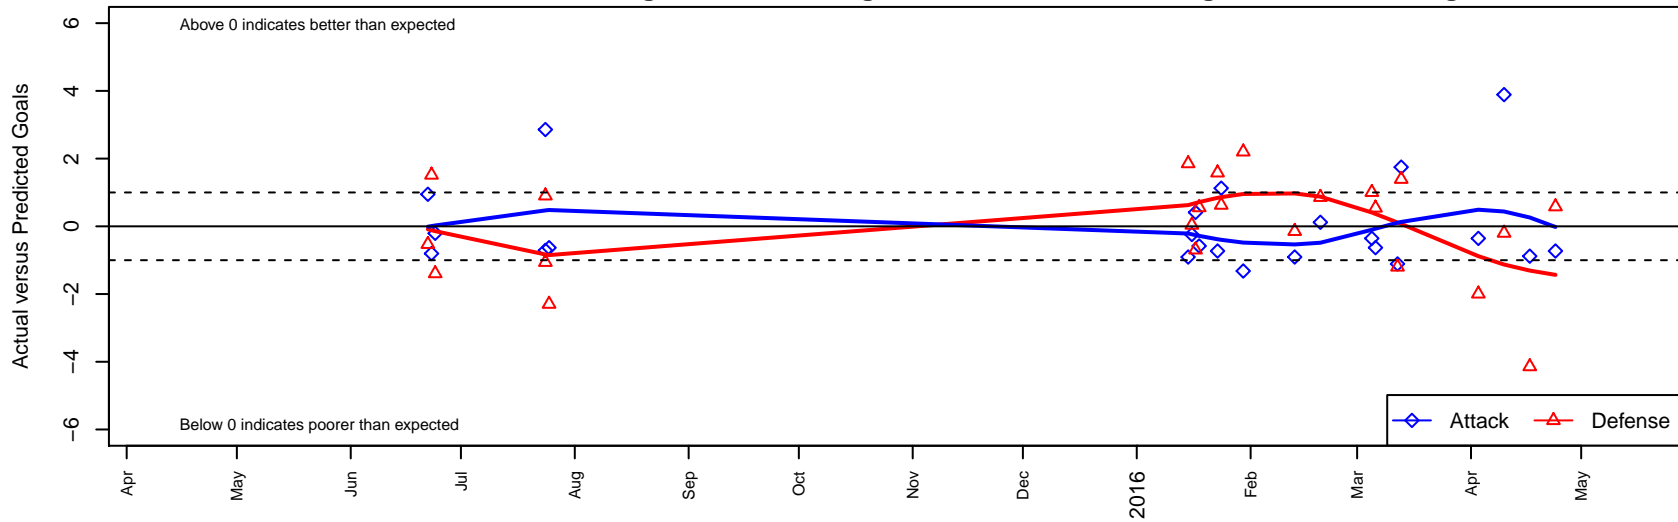

# Capital FC Timbers Red G97

Cascade Futbol Club/Capital FC  
 Salem, OR  
 G97 total strength=1526  
 attack=12.33 defense=12.4  
 fall league = PTT G97 Premier  
 notes= Fusion

alt names used:  
 Capital FC Timbers 97 Red (OR) (SWC)  
 Capital FC Timbers 97G Fusion  
 Capital FC Timbers Girls 97 Red  
 Capital FC Timbers Girls 97 Red

Venues played:  
 2015 Far West Regionals U17  
 2015 Oswego Nike Cup Super Group Gold U19  
 2015 Portland Winter Showcase U18  
 2015 PTT G97 Premier  
 2015 OYS State Cup G97

**Capital FC Timbers Red G97**  
 Dots are actual minus expected GF (blue circles) and GA (red triangles).  
 Blue line is smoothed change in attack strength. Red is smoothed change in defense strength.

**attack and defense variance (black dot)  
relative to other teams  
and top 10 in region**

**attack and defense rating  
relative to others at age  
and all opponents in last 13 months**

**Performance relative to 13 month average**